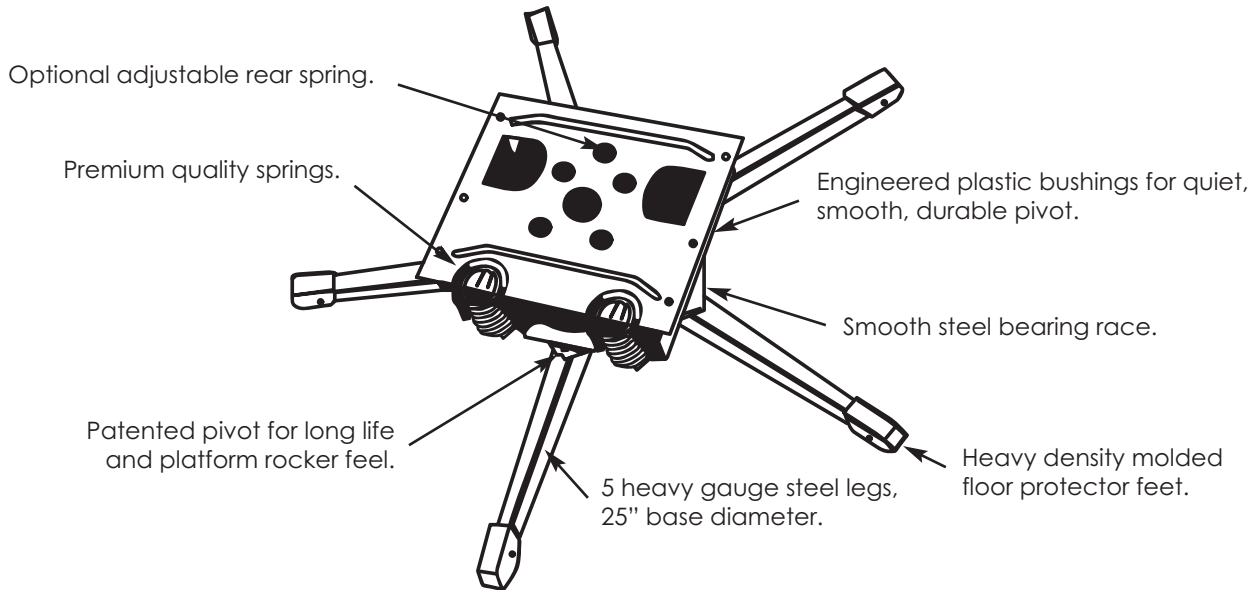

Swivel Glider Mechanism