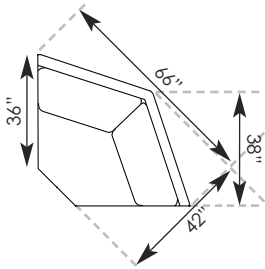

3720-24 Wedge
3722-24 Wedge