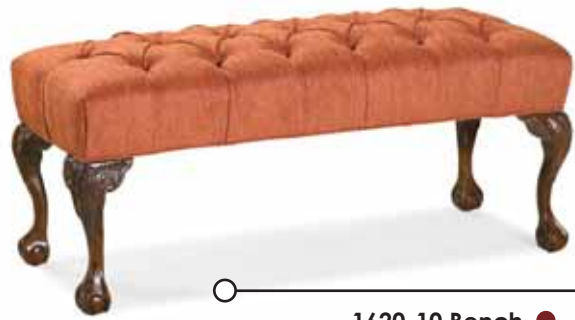

1620-10 Bench ●
W47 D19 H20-1/2