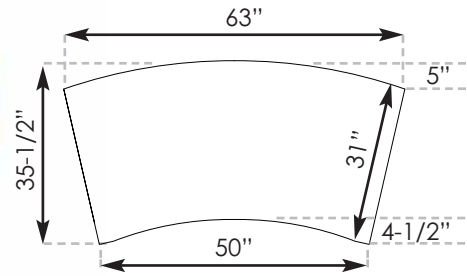

5796-40 Settee ●

W63 D35-1/2 H41
| AH 25-1/2 | SH 20 | SD 19-1/2 | IW 43 |
Settee base features a slight curve.
Standard with (2) 16" throw pillows.
Pillows not standard with leather/vinyl application.
Shown with optional all-over contrasting welt.

This transitional settee features a curving shape. Angular wings frame the tight back and flow into the arms accented by welting. The slim legs are tapered.