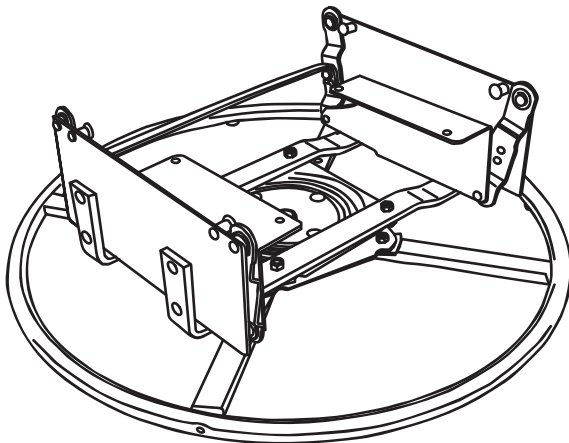

A unique parallel rocking motion similar to a porch glider.

Precision balanced linkage gives unrestricted rock without the use of springs.

Attached 51 ball bearing swivel action.

All steel tubular ring base for greater stability in all positions.

Combines smooth, effortless rocking and swivel motion together in one chair.