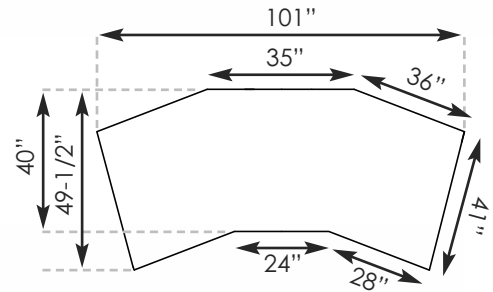

3764-57 Corner Sofa ● L101 D49-1/2 H35
| AH 24-1/2 | SH 20-1/2 | SD 22 | IW 70 |
Standard with (2) 18" throw pillows.
Pillows not standard with leather/vinyl application.
Shown with optional contrasting fabric on throw pillows.

3764-20 Cocktail Ottoman ● W50-1/2 D29-1/2 H21

3758-57 Corner Sofa ● L100 D47 H36
| AH 25-1/2 | SH 21-1/2 | SD 21 | IW 74 |
Features a semi-attached back.
Standard with (2) 18" throw pillows.
Pillows not standard with leather/vinyl application.
Shown with optional contrasting fabric on throw pillows.

3758-20 Cocktail Ottoman ● W50-1/2 D29-1/2 H21
Shown with optional contrasting fabric on top of cushion.