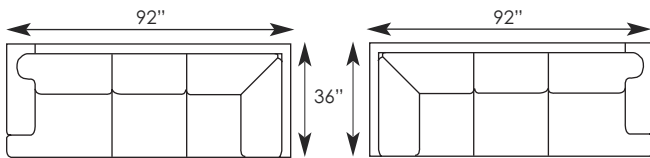

3720-54 LAF Corner Sofa
3722-54 LAF Corner Sofa

3720-53 RAF Corner Sofa
3722-53 RAF Corner Sofa