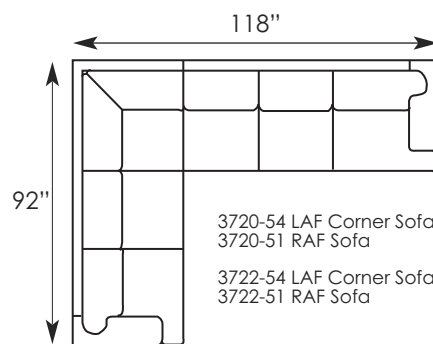

3722-78 Armless Chair ●

W24 D36 H38
| SH 20-1/2 | SD 20 |

*Pillows not standard with leather/vinyl application.