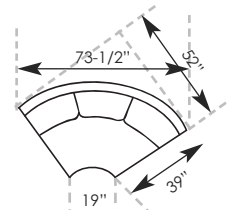

2(XXX)-77
Curved Corner