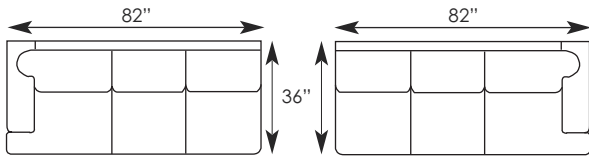

3720-52 LAF Sofa
3722-52 LAF Sofa

3720-51 RAF Sofa
3722-51 RAF Sofa