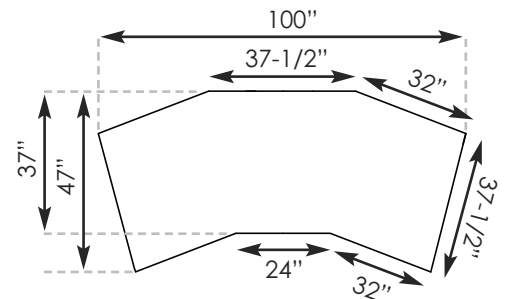

3758-57 Corner Sofa ● L100 D47 H36
| AH 25-1/2 | SH 21-1/2 | SD 21 | IW 74 |
Features a semi-attached back.
Standard with (2) 18" throw pillows.
Pillows not standard with leather/vinyl application.
Shown with optional contrasting fabric on throw pillows.

3758-20 Cocktail Ottoman ● W50-1/2 D29-1/2 H21
Shown with optional contrasting fabric on top of cushion.