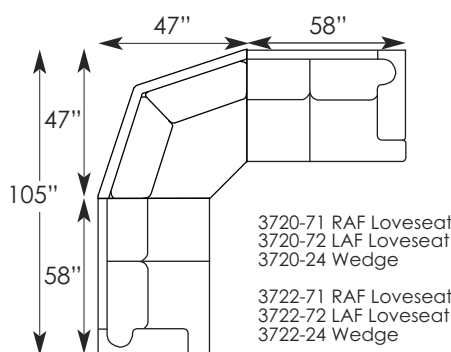

3722-78 Armless Chair ●

W24 D36 H38
| SH 20-1/2 | SD 20 |

*Pillows not standard with leather/vinyl application.