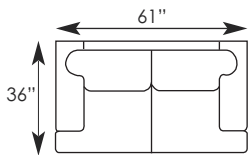

3720-70 Loveseat
3722-70 Loveseat* ●