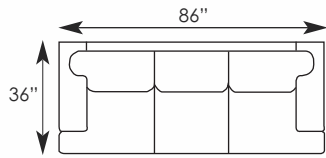

3720-50 Sofa
3722-50 Sofa* ●