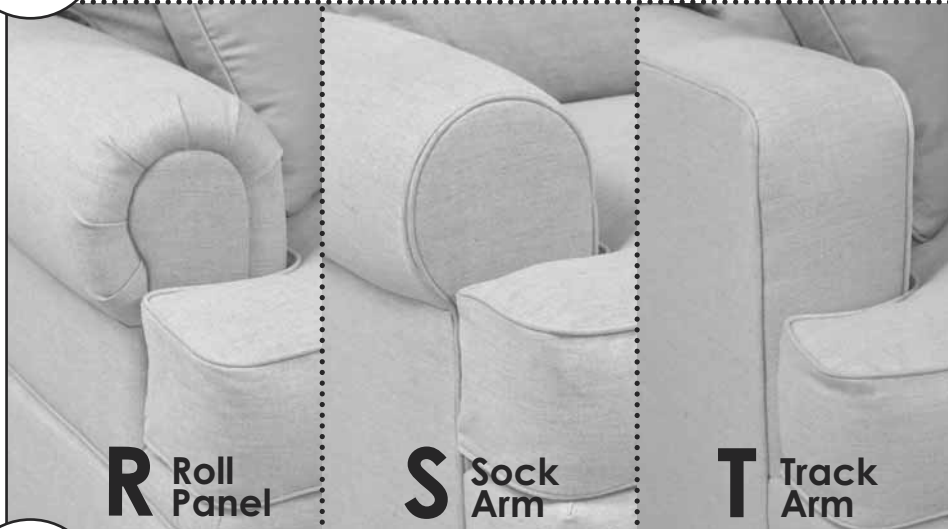

2(XXX)-27 LAF Chaise
W32-1/2 (T29-1/2) D63 H36-1/2
AH25 (T26) SH19-1/2 SD47 IW24
Standard w/(1) 18" throw pillow.**

2(XXX)-50 Sofa
W89 (T83) D39 H36-1/2
AH25 (T26) SH19-1/2 SD22 IW70-1/2
Standard w/(2) 18" throw pillows.**

2(XXX)-51 RAF Sofa
W82-1/2 (T79-1/2) D39 H36-1/2
AH25 (T26) SH19-1/2 SD22 IW73
Standard w/(1) 18" throw pillow.**

2(XXX)-52 LAF Sofa
W82-1/2 (T79-1/2) D39 H36-1/2
AH25 (T26) SH19-1/2 SD22 IW73
Standard w/(1) 18" throw pillow.**

2(XXX)-53 RAF Corner Sofa
W95 (T92) D39 H36-1/2
AH25 (T26) SH19-1/2 SD22 IW70-1/2
Standard w/(1) 18" throw pillow.**

2(XXX)-54 LAF Corner Sofa
W95 (T92) D39 H36-1/2
AH25 (T26) SH19-1/2 SD22 IW70-1/2
Standard w/(1) 18" throw pillow.**

2(XXX)-55 Short Sofa
W81 (T75) D39 H36-1/2
AH25 (T26) SH19-1/2 SD22 IW62-1/2
Standard w/(2) 18" throw pillows.**

2(XXX)-70 Loveseat
W64 (T58) D39 H36-1/2
AH25 (T26) SH19-1/2 SD22 IW45-1/2
Standard w/(2) 18" throw pillows.**

2(XXX)-71 RAF Loveseat
W57-1/2 (T54-1/2) D39 H36-1/2
AH25 (T26) SH19-1/2 SD22 IW48
Standard w/(1) 18" throw pillow.**

2(XXX)-72 LAF Loveseat
W57-1/2 (T54-1/2) D39 H36-1/2
AH25 (T26) SH19-1/2 SD22 IW48
Standard w/(1) 18" throw pillow.**

2(XXX)-77 Curved Corner
W73-1/2 D43 H36-1/2
SH19-1/2 SD22
Standard w/(2) 18" throw pillows.**

2(XXX)-78 Armless Chair
W24 D39 H36-1/2
SH19-1/2 SD22

2(XXX)-79 Armless Loveseat
W48-1/2 D39 H36-1/2
SH19-1/2 SD22

R Roll Panel

S Sock Arm

T Track Arm

2