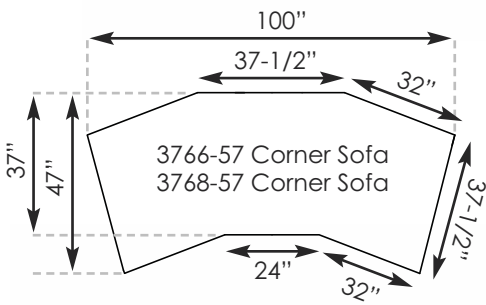

2716-50

2786-50 Sofa

**3768-57 Corner Sofa** ●

L100 D47 H36

| AH 25-1/2 | SH 21-1/2 | SD 21 | IW 74 |

Features a semi-attached back. Standard with (2) 18" throw pillows. Pillows not standard with leather/vinyl application. Shown with optional contrasting fabric on throw pillows. Also shown with (2) extra 18" throw pillows with optional decorative welt cord.