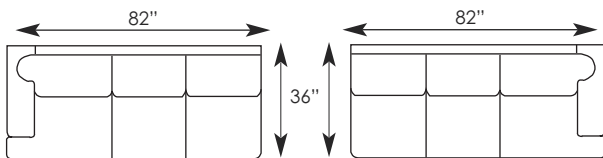

3720-63 LAF Sleeper
3722-63 LAF Sleeper

3720-62 RAF Sleeper
3722-62 RAF Sleeper