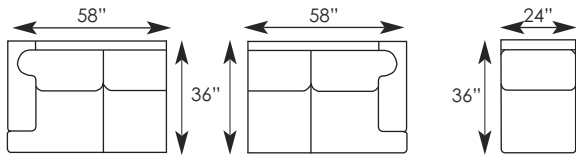

3720-72 LAF Loveseat
3722-72 LAF Loveseat

3720-71 RAF Loveseat
3722-71 RAF Loveseat

3720-78 Armless Chair
3722-78 Armless Chair

3720-54 Left Arm Facing Corner Sofa

L92 D36 H38
| AH 25 | SH 20-1/2 | SD 20 | IW 65 |
Features a semi-attached back.
Standard with (1) 18" throw pillow.
Shown with optional contrasting fabric on throw pillow.

3720-62 Right Arm Facing Sleeper (Queen)

L82 D36 H38
| AH 25 | SH 20-1/2 | SD 20 | IW 73 |
Features a semi-attached back.
Standard with (1) 18" throw pillow.
Shown with optional contrasting fabric on throw pillow.

Also Available:
3720-24 Wedge

L65 D35-1/2 H37-1/2
| SH 20-1/2 | SD 20 |

3720-51 Right Arm Facing Sofa

L82 D36 H38
| AH 25 | SH 20-1/2 | SD 20 | IW 73 |
Standard with (1) 18" throw pillow.

3720-52 Left Arm Facing Sofa

L82 D36 H38
| AH 25 | SH 20-1/2 | SD 20 | IW 73 |
Standard with (1) 18" throw pillow.

3720-53 Right Arm Facing Corner Sofa

L92 D36 H38
| AH 25 | SH 20-1/2 | SD 20 | IW 65 |
Standard with (1) 18" throw pillow.

3720-63 Left Arm Facing Sleeper (Queen)

L82 D36 H38
| AH 25 | SH 20-1/2 | SD 20 | IW 73 |
Standard with (1) 18" throw pillow.

3720-71 Right Arm Facing Loveseat

L58 D36 H38
| AH 25 | SH 20-1/2 | SD 20 | IW 49 |
Standard with (1) 18" throw pillow.

3720-72 Left Arm Facing Loveseat

L58 D36 H38
| AH 25 | SH 20-1/2 | SD 20 | IW 49 |
Standard with (1) 18" throw pillow.

3720-78 Armless Chair

W24 D36 H38
| SH 20-1/2 | SD 20 |