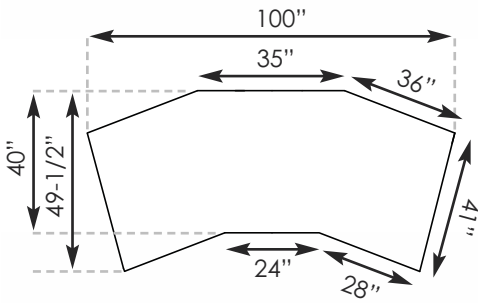

3762-57 Corner Sofa

L101 D49-1/2 H35
| AH 24-1/2 | SH 20-1/2 | SD 22 | IW 70 |
Standard with (2) 18" throw pillows.
Shown with optional contrasting fabric and
optional decorative welt cord on throw pillows.