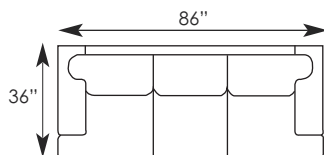

3720-60 Queen Sleeper
3722-60 Queen Sleeper* ●