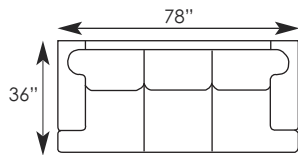

3720-55 Short Sofa
3722-55 Short Sofa* ●