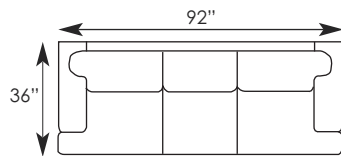

3720-56 Extra Long Sofa
3722-56 Extra Long Sofa* ●