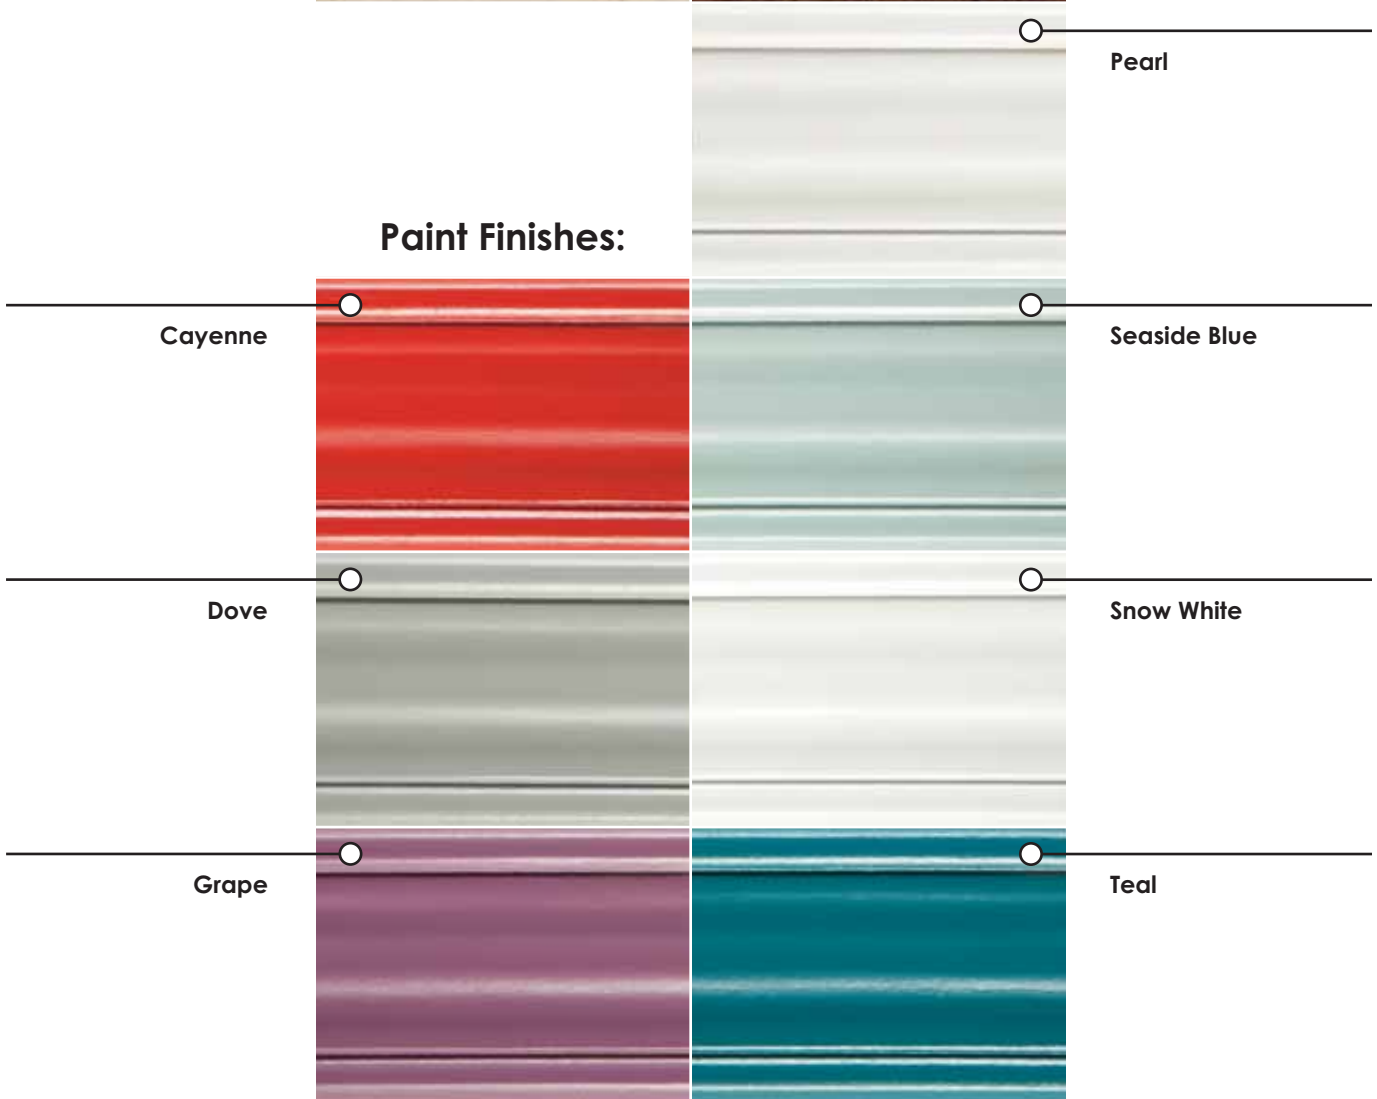

Paint Finishes: