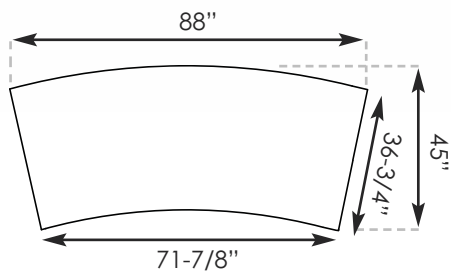

2758-50 Sofa ● L88 D45 H37-1/2
| AH 25-1/2 | SH 21 | SD 18 | IW 65 |
Features loose back cushions.
Standard with (3) 14 x 24" kidney pillows.
Pillows standard with leather/vinyl application.
Shown with optional contrasting fabric on kidney pillows.

Matching Pieces: 2758-01 Lounge Chair and 2758-20 Ottoman (inset left page),
please see page 51.